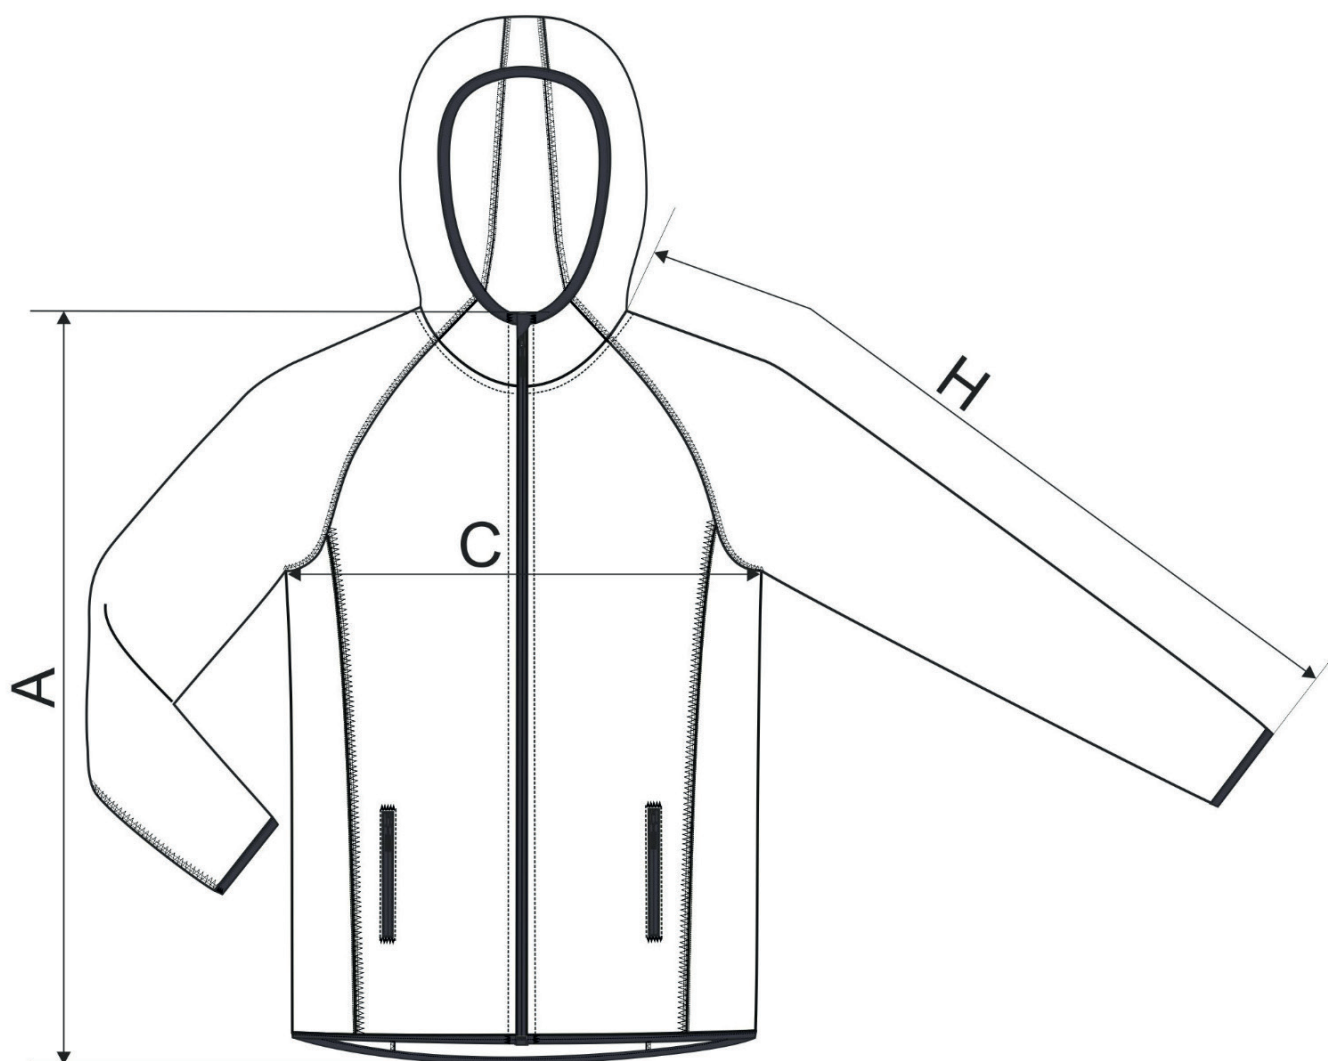

# 417 Direct ♂

## SIZE SPECIFICATION [cm]

size	S	M	L	XL	2XL	3XL
<b>A</b>	68	71	74	77	80	82
<b>C</b>	47	51	55	59	64	70
<b>H</b>	74	76,5	79	81,5	84	85

All size specifications listed are in cm. Accepted tolerance of up to ± 5%.

# 418 Direct ♀

## SIZE SPECIFICATION [cm]

size	XS	S	M	L	XL	2XL
<b>A</b>	60	62	64	66	68	70
<b>C</b>	40	44	48	52	58	64
<b>H</b>	65,5	68	70,5	73	75	77

All size specifications listed are in cm. Accepted tolerance of up to ± 5%.