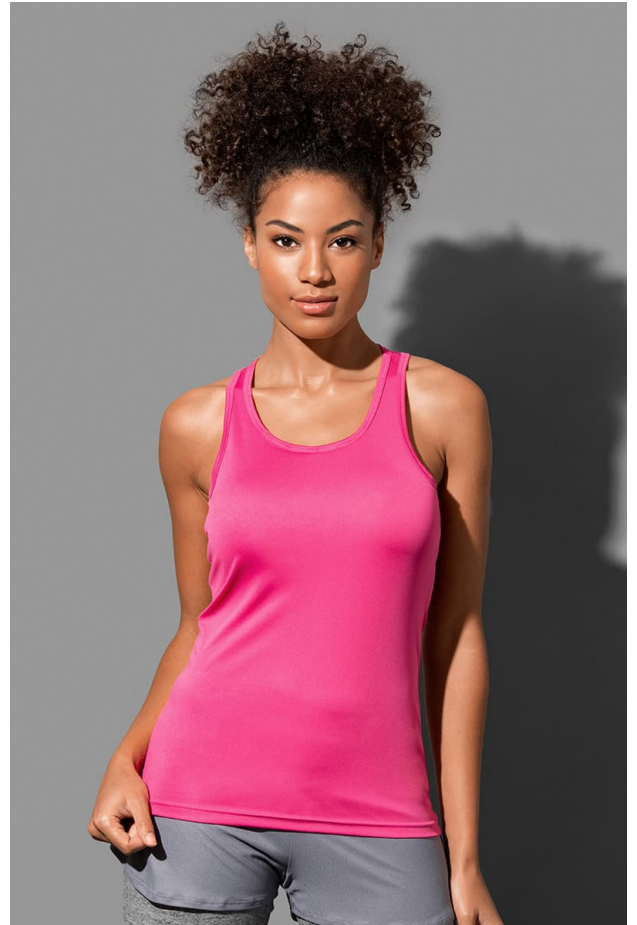

Size	S	M	L	XL
Length (cm)	64	66	68	70
Width (cm)	39	42	45	49

The stated sizes above are subject to standard tolerances.

Counterparts:

Stedman® - the brand you can trust

Member of amfori, the leading global business association for open and sustainable trade. We participate in amfori BSCI. For more information visit www.amfori.org