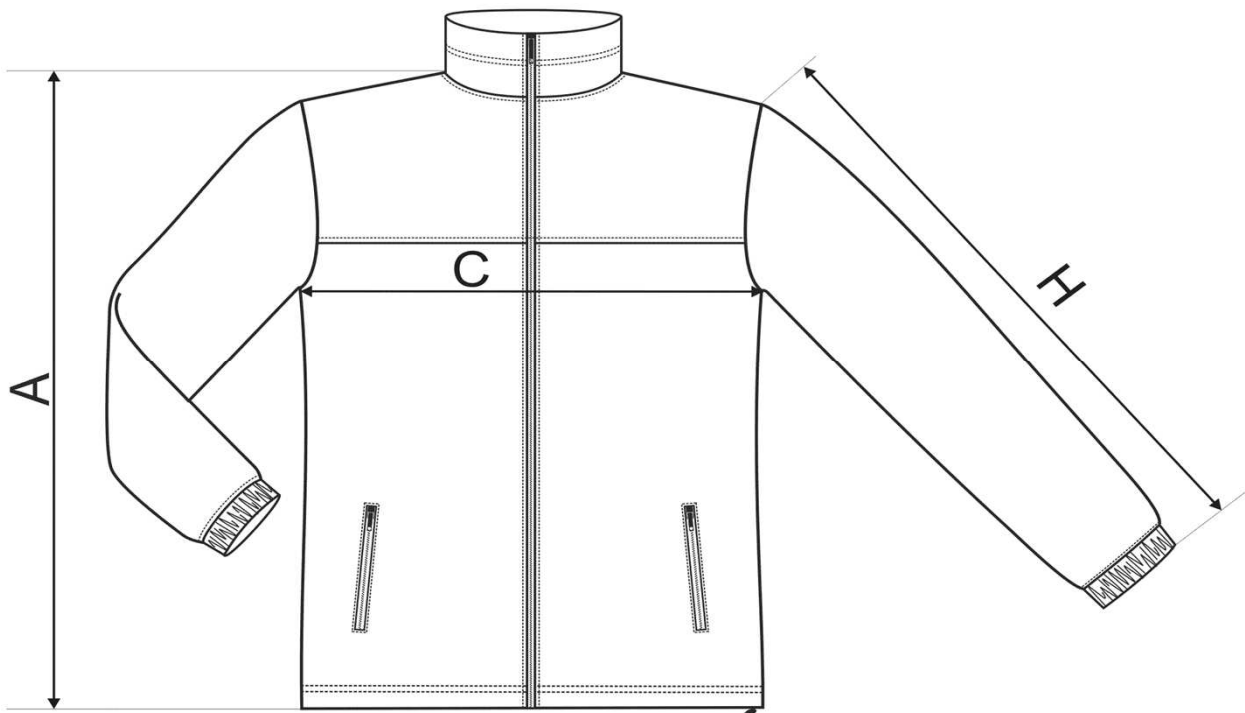

SIZE SPECIFICATION								
Commodity	Gents Fleece Jacket 280							
Code	501							
size [cm]		S	M	L	XL	2XL	3XL	4XL
A		69	71	73	75	77	80	83
C		56	58	60	62	64	67	70
H		63	65	67	69	71	73	75

All size specifications listed are in cm. Accepted tolerance of up to + / - 5%.

SIZE SPECIFICATION								
Commodity	Ladies Fleece Jacket 280							
Code	504							
size [cm]	XS	S	M	L	XL	2XL		
A	62	63	65	66	68	71		
C	44	48	52	56	62	68		
H	61	61	62	62	63	64		

All size specifications listed are in cm. Accepted tolerance of up to + / - 5%.